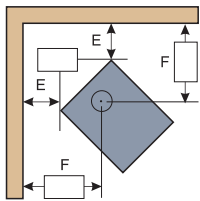

SUMMIT CLASSIC LE

FOR LARGE SPACES

UNIT DIMENSIONS

LEG MODEL

CLEARANCES TO COMBUSTIBLES

From top of stove to ceiling: **54"**

STRAIGHT

CORNER

ALCOVE

	RESIDENTIAL SINGLE WALL	RESIDENTIAL DOUBLE WALL	MOBILE HOME DOUBLE WALL
A	9"	7 1/2"	10"
B	14"	13"	18"
C	17 1/2"	16"	18 1/2"
D	27 1/2"	26 1/2"	31 1/2"

E	6"	5"	8"
F	20 3/4"	19 3/4"	22 3/4"

G	N/A	10"	5"
H	N/A	16"	14"
I	N/A	18 1/2"	15"
J	N/A	29 1/2"	26"