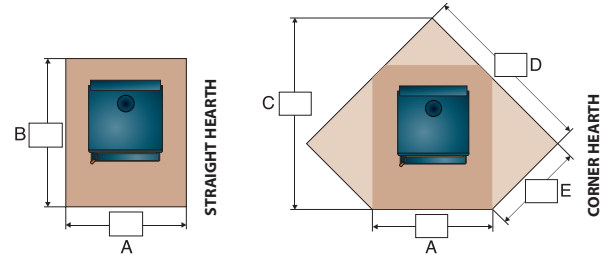

SUMMIT CLASSIC LE

FOR LARGE SPACES

UNIT DIMENSIONS

LEG MODEL

CLEARANCES TO COMBUSTIBLES

From top of stove to ceiling: **54"**

STRAIGHT

CORNER

TECHNICAL DATA

41,275 BTU EPA Test Fuel

Efficiency (HHV)	74%
Emissions	1.8 gm/hr.
Log Size (recommended)	18"
Log Size (max)	20"
Firebox Size	3.0 cu.ft.
Viewing Area	152 sq.in.

Sunset Red

Black

Ivory

Modern Desert

FLOOR PROTECTOR DIMENSIONS

	MINIMUM	RESIDENTIAL SINGLE WALL	RESIDENTIAL DOUBLE WALL	ALCOVE DOUBLE WALL	MOBILE HOME
CANADA					
A	40 3/4"	40 3/4"	40 3/4"	40 3/4"	40 3/4"
B	45"	47"	45"	45"	45"
C	-	57 3/4"	55"	-	55"
D	-	55 1/4"	53 1/4"	-	53 1/4"
E	-	26 3/8"	24 3/8"	-	24 3/8"