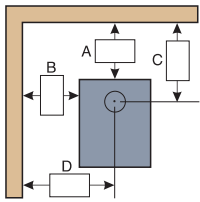

SUMMIT CLASSIC LE

FOR LARGE SPACES

UNIT DIMENSIONS

LEG MODEL

CLEARANCES TO COMBUSTIBLES

From top of stove to ceiling: **54"**

STRAIGHT

CORNER

ALCOVE

	RESIDENTIAL SINGLE WALL	RESIDENTIAL DOUBLE WALL	MOBILE HOME DOUBLE WALL
A	9"	7 1/2"	10"
B	14"	13"	18"
C	17 1/2"	16"	18 1/2"
D	27 1/2"	26 1/2"	31 1/2"

E	6"	5"	8"
F	20 3/4"	19 3/4"	22 3/4"

G	N/A	10"	5"
H	N/A	16"	14"
I	N/A	18 1/2"	15"
J	N/A	29 1/2"	26"