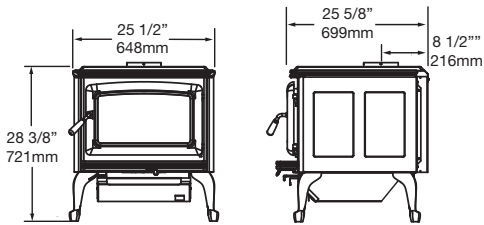

SUMMIT CLASSIC LE

FOR LARGE SPACES

UNIT DIMENSIONS

LEG MODEL

CLEARANCES TO COMBUSTIBLES

From top of stove to ceiling: **54"**

STRAIGHT

CORNER

ALCOVE

	RESIDENTIAL SINGLE WALL	RESIDENTIAL DOUBLE WALL	MOBILE HOME DOUBLE WALL
A	9"	7 1/2"	10"
B	14"	13"	18"
C	17 1/2"	16"	18 1/2"
D	27 1/2"	26 1/2"	31 1/2"

E	6"	5"	8"
F	20 3/4"	19 3/4"	22 3/4"

G	N/A	10"	5"
H	N/A	16"	14"
I	N/A	18 1/2"	15"
J	N/A	29 1/2"	26"

TECHNICAL DATA

41,275 BTU EPA Test Fuel

Efficiency (HHV)	74%
Emissions	1.8 gm/hr.
Log Size (recommended)	18"
Log Size (max)	20"
Firebox Size	3.0 cu.ft.
Viewing Area	152 sq.in.

Sunset Red

Black

Ivory

Modern Desert

FLOOR PROTECTOR DIMENSIONS

	MINIMUM	RESIDENTIAL SINGLE WALL	RESIDENTIAL DOUBLE WALL	ALCOVE DOUBLE WALL	MOBILE HOME
CANADA					
A	40 3/4"	40 3/4"	40 3/4"	40 3/4"	40 3/4"
B	45"	47"	45"	45"	45"
C	-	57 3/4"	55"	-	55"
D	-	55 1/4"	53 1/4"	-	53 1/4"
E	-	26 3/8"	24 3/8"	-	24 3/8"