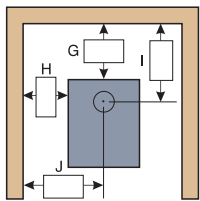

SUMMIT CLASSIC LE

FOR LARGE SPACES

UNIT DIMENSIONS

LEG MODEL

CLEARANCES TO COMBUSTIBLES

From top of stove to ceiling: **54"**

STRAIGHT

CORNER

ALCOVE

	RESIDENTIAL SINGLE WALL	RESIDENTIAL DOUBLE WALL	MOBILE HOME DOUBLE WALL
A	9"	7 1/2"	10"
B	14"	13"	18"
C	17 1/2"	16"	18 1/2"
D	27 1/2"	26 1/2"	31 1/2"

E	6"	5"	8"
F	20 3/4"	19 3/4"	22 3/4"

G	N/A	10"	5"
H	N/A	16"	14"
I	N/A	18 1/2"	15"
J	N/A	29 1/2"	26"